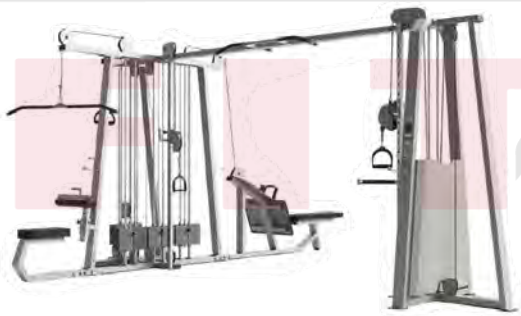

Multistation 5 Stations (ST30)

Medidas
487cm x 463cm x 234cm