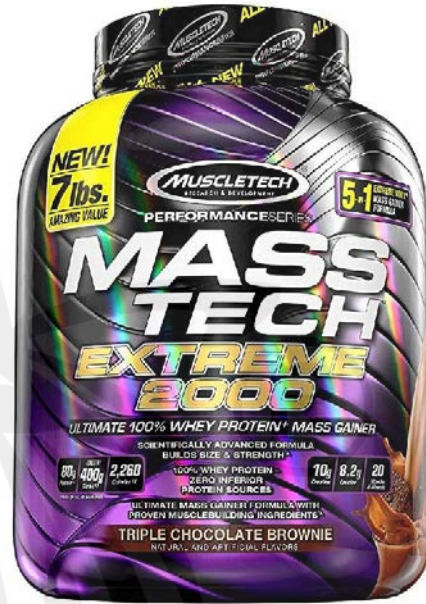

Mass tech elite extremme 2000

Sabores

- Vainilla milkshake
- Chocolate brownie